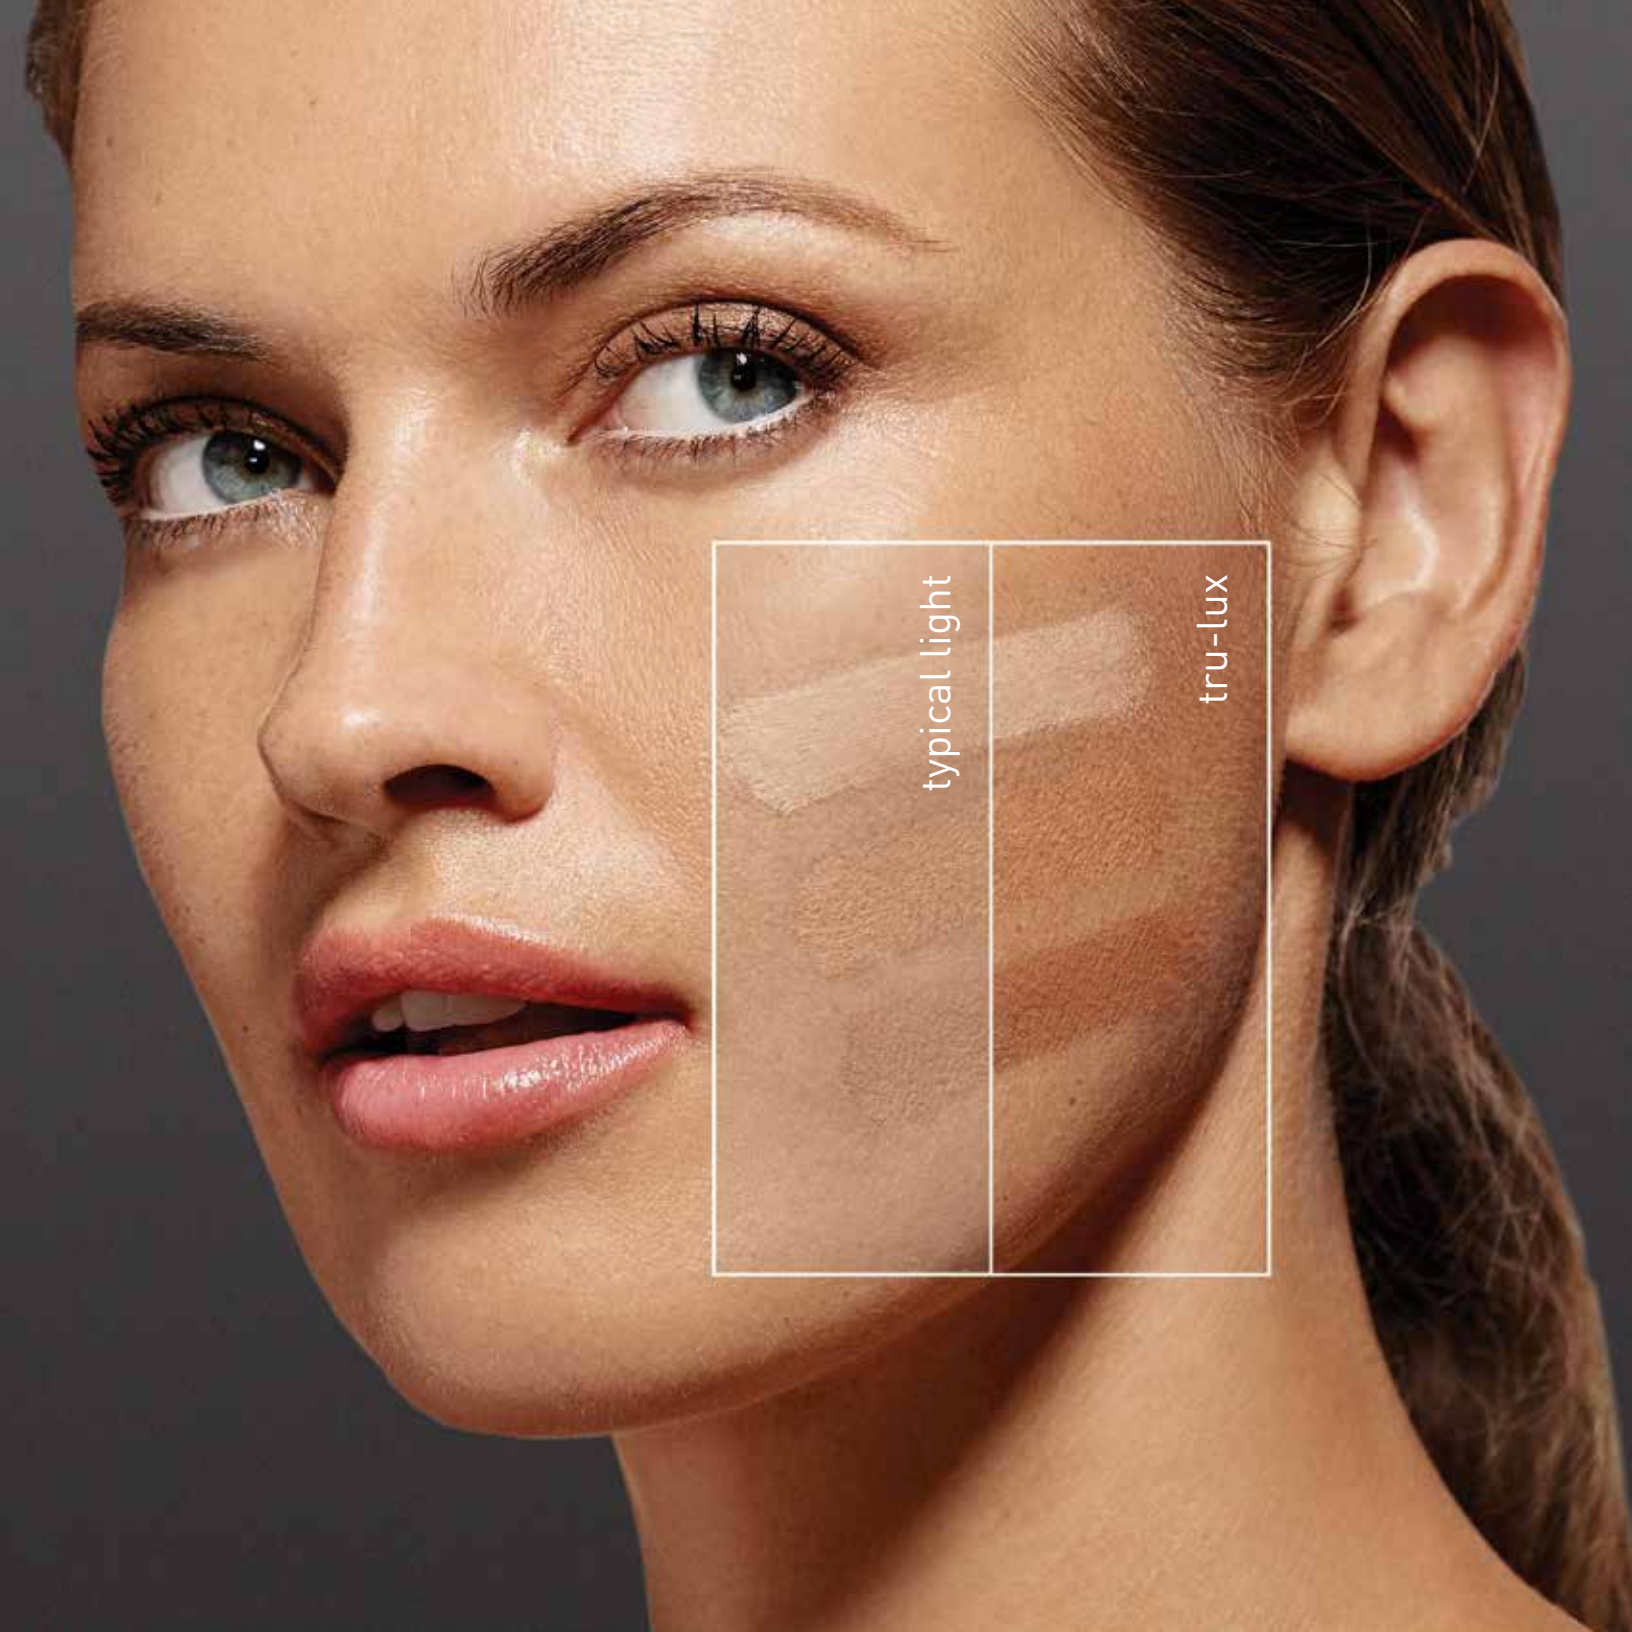

typical light

tru-lux