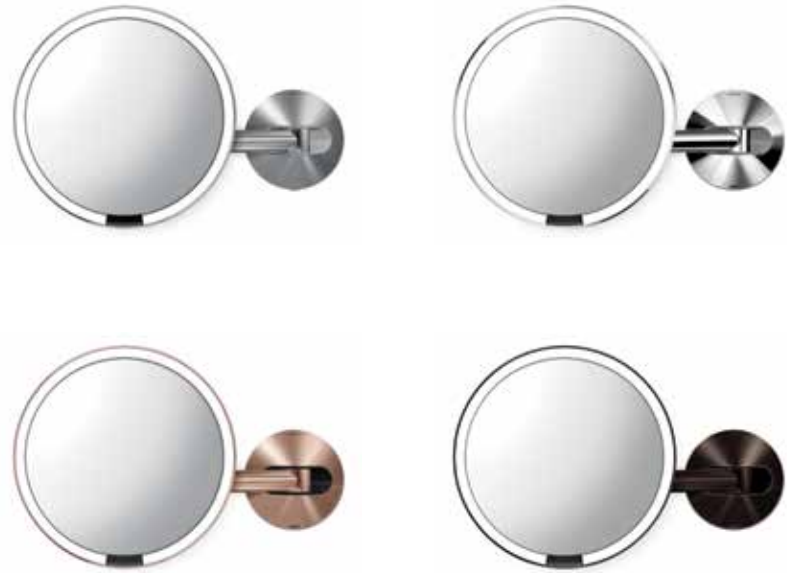

cordless

Connects straight to the wall with no messy cords hanging down.

telescopic
swing arm

Sturdy stainless-steel arm provides smooth, effortless adjustability.

never change a bulb

Long-lasting LEDs won't burn out or dimish even after many years.

5x magnification

View your entire face at once in exceptional detail.

sensor on/off

Automatically lights up as your face approaches the mirror — no need to touch any buttons.

easy to match your design decor

Sleek yet durable, our sensor mirrors are available in a variety of stainless steel color finishes so they are easy to match to almost any interior design decor.

8" sensor mirror

Our sensor mirror lights up automatically as your face approaches. Its tru-lux light system simulates natural sunlight, allowing you to see full color variation, so you'll know when your makeup is color-correct and flawless. And unlike traditional makeup vanity mirrors' bulb lighting, our long-lasting LEDs won't burn out or diminish even after many years. We designed it to be cordless, so there are no messy cords cluttering up your counter space. It easily recharges with the included USB cord and adapter, and one charge lasts up to 5 weeks.

wall mount sensor mirror

Our wall mount sensor mirror lights up automatically as your face approaches. Unlike many other makeup vanity mirrors, its tru-lux light system simulates natural sunlight, allowing you to see full color variation, so you'll know when your makeup is color-correct and flawless. The mirror's sturdy stainless-steel telescopic swing arm provides smooth, effortless adjustability. It recharges with standard USB, so no messy cords to keep plugged in and hang down your wall (cable and adapter included), and one charge lasts up to 5 weeks. Installs easily since no hard-wiring is needed — screws into the wall like a standard towel bar.