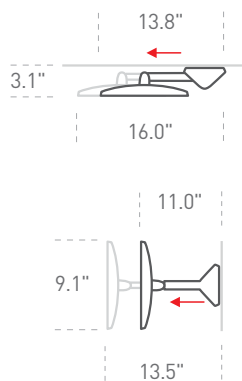

wall mount sensor mirror

Our wall mount sensor mirror lights up automatically as your face approaches. Unlike many other makeup vanity mirrors, its tru-lux light system simulates natural sunlight, allowing you to see full color variation, so you'll know when your makeup is color-correct and flawless. The mirror's sturdy stainless-steel telescopic swing arm provides smooth, effortless adjustability. It recharges with standard USB, so no messy cords to keep plugged in and hang down your wall (cable and adapter included), and one charge lasts up to 5 weeks. Installs easily since no hard-wiring is needed — screws into the wall like a standard towel bar.