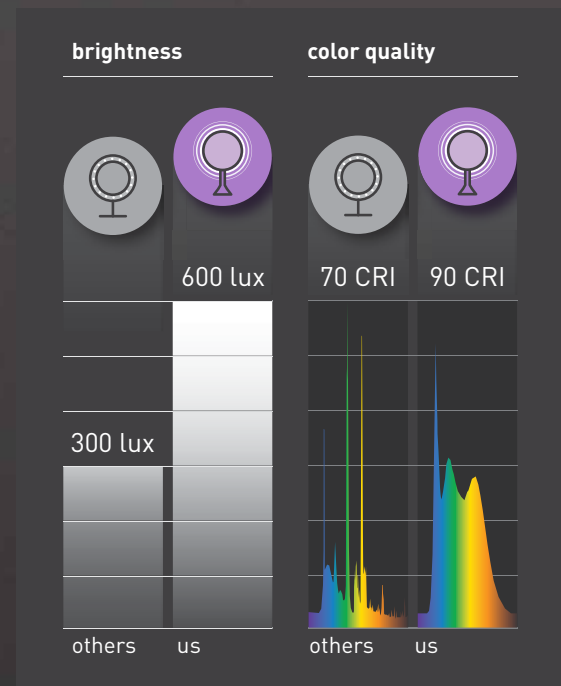

commercial spaces

simplehuman

tools for **efficient** living →

Perfect for imperfect lighting scenarios, our sensor mirrors simulate natural sunlight so you can see subtle color variations in your makeup. No guesswork or surprises — just color-correct and flawless.

see yourself in the best light

tru-lux light system

Under the wrong lighting, makeup colors can fool you. At 600 lux and with a color rendering index (CRI) of 90, our tru-lux light system is more than twice as bright as the next best and contains the full color spectrum for the clearest, brightest, most color-correct view.

And our surgical-grade LEDs have been rated to perform like new after 40,000 hours — that's an hour a day, every day, for more than 100 years — in other words, you'll never have to change a bulb.

typical light

specs

models

	touch-control brightness	standard
sku		
finish/color	brushed	brushed
sku #	ST3026	BT1080
upc #	8-38810-02097-6	8-38810-015 77-4
	rose gold	
	ST3027	
	8-38810-02124-9	
	white	
	ST3028	
	8-38810-02134-8	
magnification	5x	5x
mirror diameter	8 in / 20.3 cm	8 in / 20.3 cm
power	rechargeable	rechargeable
dimensions (W.D.H)		
inches: product	9.1 x 4.7 x 15.1	9.1 x 4.7 x 15.1
color box	10.0 x 5.3 x 16.3	10.0 x 5.3 x 16.3