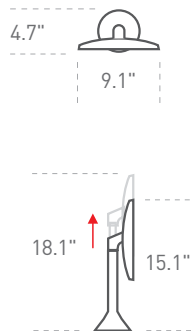

5x magnification

View your entire face at once in exceptional detail.

sensor on/off

Automatically lights up as your face approaches the mirror — no need to touch any buttons.

easy to match your design decor

specs

models

	touch-control brightness	standard
sku		
finish/color	brushed	brushed
sku #	ST3026	BT1080
upc #	8-38810-02097-6	8-38810-015 77-4
	rose gold	
	ST3027	
	8-38810-02124-9	
	white	
	ST3028	
	8-38810-02134-8	
magnification	5x	5x
mirror diameter	8 in / 20.3 cm	8 in / 20.3 cm
power	rechargeable	rechargeable
dimensions (W.D.H)		
inches: product	9.1 x 4.7 x 15.1	9.1 x 4.7 x 15.1
color box	10.0 x 5.3 x 16.3	10.0 x 5.3 x 16.3