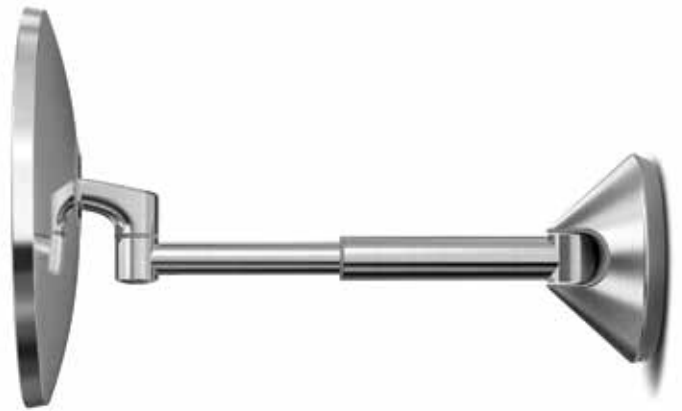

For more information, please call:
1-877-988-7770
business@simplehuman.com
www.simplehuman.com