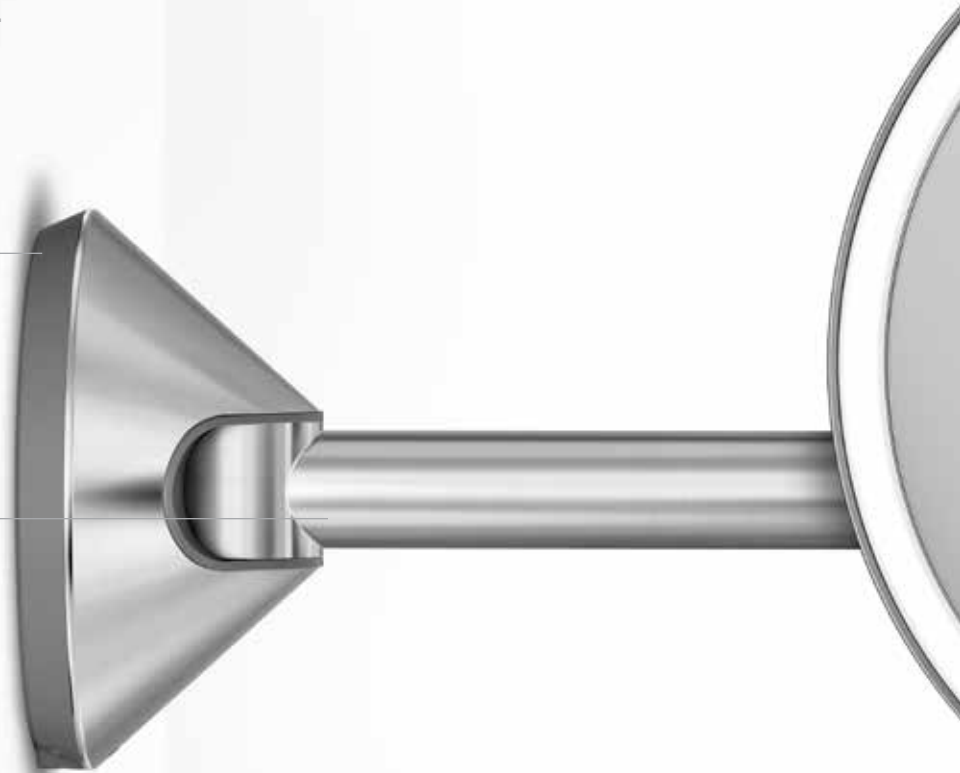

tru-lux

automatic on/off

Our sensor mirror has a motion sensor that detects when you are in front of it so it lights up automatically as your face approaches. Once in use, the sensitivity of the sensor increases so it won't turn off unexpectedly. Then after it senses you are finished, it will turn itself off — that way you never have to worry.

wall mount sensor mirror

Available in two models: One is rechargeable and can be used without a cord for up to 4 weeks on a single charge. Or install our hard-wired version directly into the wall — no charging necessary.

cordless

Connects straight to the wall with no messy cords hanging down.

telescopic
swing arm

Sturdy stainless-steel arm provides smooth, effortless adjustability.

never change a bulb

Long-lasting LEDs won't burn out or dimish even after many years.

5x magnification

View your entire face at once in exceptional detail.

sensor on/off

Automatically lights up as your face approaches the mirror — no need to touch any buttons.

easy to match your design decor